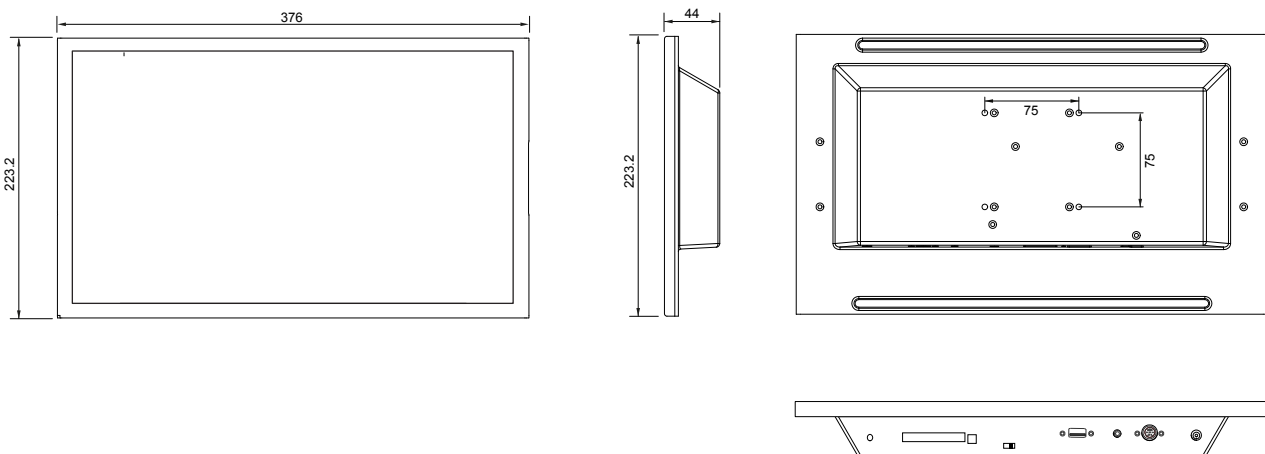

PopStyle

10.1" / 15.6" / 23"
Networkable Cased
Advertising Displays

	POP-10N	POP-15N	POP-23N
Video Playback Format	MPEG-2, 720x576, 720x480		
JPEG Playback Format	JPEG, 1280x720		
Audio	44.1kHz Stereo, 224kbit/s		
OSD Functions	Set Date/Time, Volume, Data Logging, OSD Display		
Play Modes	Playlist Mode, Simple Play Mode, Schedule Playback		
Content Update	USB Update Network Update		
Interactivity	External Buttons, Touch Screen, Barcode Scanner, Serial Port Control		
Video Storage	SD Card		
LCD Display	Color TFT		
Screen Size	10.1" Diagonal	15.6" Diagonal	23" Diagonal
Screen Active Area	216.96 (H) x 135.6(V) mm	344.2 (H) x 193.5(V) mm	509.7(H) x 286.7(V) mm
Panel Resolution	1280(H) x 800(V)	1366(H) x 768(V)	1920(H) x 1080(V)
Brightness	350 cd/m ²	220 cd/m ²	250 cd/m ²
Contrast Ratio	1500:1	400 : 1	1000 : 1
Viewing Angle	178/178 (Vertical / Horizontal)	50/90 (Vertical/Horizontal)	160/170 (Vertical/Horizontal)
Audio Output	Speaker Out, Audio Out (Line Out)		
Playback Functions	Play, Stop, Pause, Repeat, Previous, Next Track, Volume, Loop, Auto, Program Mode		
I/O	USB port – Content update RJ-45 port – Content update COM port – 9600, n81* IR remote control – playback control External button connection (#1 - #16)* Volume control		
Power Input	DC 12V	DC 12V	DC 12V
Power Consumption	24W (2A @12V)	48W (4A @12V)	48W (4A @12V)
Dimensions (W x D x H)	253 x 42.4 x 170.7 mm	376x 44 x 223.2 mm	553 x 48.2 x 320.6 mm
Weight	725g	1kg	3.2kg
Environmental	Operating temperature : 0°C to 50°C Relative humidity : 5%-95% relative humidity (Non-condensing)		
Options	SD Card, DV IR handset, 8-button keypad, DV Studio software		
Accessories	Switchmount cable, 140mm 4264501-00-3 8-button switchmount for Remote Ex. 4161013-00-3 IR remote handset 5590001-06-3		
Part Numbers	P/N : 586331800-3	P/N : 586332000-3	P/N : 586331100-3

*Additional cable is required.

10.1" PopStyle

15.6" PopStyle

23" PopStyle