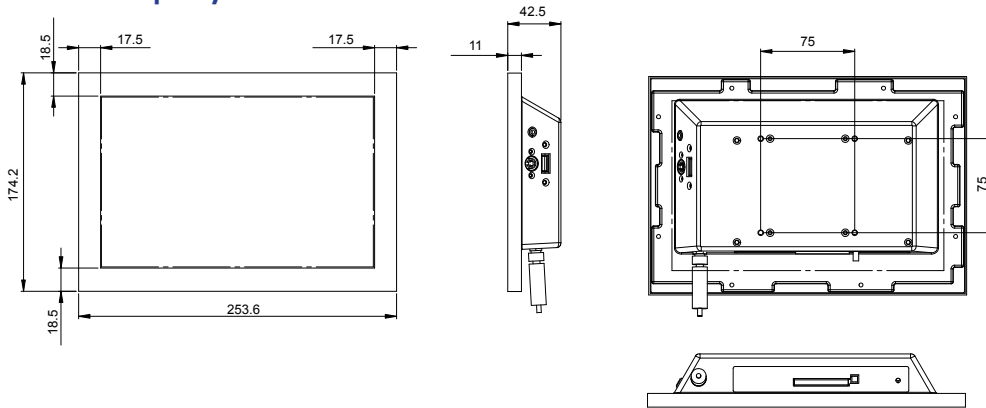

PopStyle

10.1" / 15.6" / 23"
Networkable Cased
Advertising Displays

	POP-10N	POP-15N	POP-23N
Video Playback Format	MPEG-2, 720x576, 720x480		
JPEG Playback Format	JPEG, 1280x720		
Audio	44.1kHz Stereo, 224kbit/s		
OSD Functions	Set Date/Time, Volume, Data Logging, OSD Display		
Play Modes	Playlist Mode, Simple Play Mode, Schedule Playback		
Content Update	USB Update Network Update		
Interactivity	External Buttons, Touch Screen, Barcode Scanner, Serial Port Control		
Video Storage	SD Card		
LCD Display	Color TFT		
Screen Size	10.1" Diagonal	15.6" Diagonal	23" Diagonal
Screen Active Area	216.96 (H) x 135.6(V) mm	344.2 (H) x 193.5(V) mm	509.7(H) x 286.7(V) mm
Panel Resolution	1280(H) x 800(V)	1366(H) x 768(V)	1920(H) x 1080(V)
Brightness	350 cd/m ²	220 cd/m ²	250 cd/m ²
Contrast Ratio	1500:1	400 : 1	1000 : 1
Viewing Angle	178/178 (Vertical / Horizontal)	50/90 (Vertical/Horizontal)	160/170 (Vertical/Horizontal)
Audio Output	Speaker Out, Audio Out (Line Out)		
Playback Functions	Play, Stop, Pause, Repeat, Previous, Next Track, Volume, Loop, Auto, Program Mode		
I/O	USB port – Content update RJ-45 port – Content update COM port – 9600, n81* IR remote control – playback control External button connection (#1 - #16)* Volume control		
Power Input	DC 12V	DC 12V	DC 12V
Power Consumption	24W (2A @12V)	48W (4A @12V)	48W (4A @12V)
Dimensions (W x D x H)	253 x 42.4 x 170.7 mm	376x 44 x 223.2 mm	553 x 48.2 x 320.6 mm
Weight	725g	1kg	3.2kg
Environmental	Operating temperature : 0°C to 50°C Relative humidity : 5%-95% relative humidity (Non-condensing)		
Options	SD Card, DV IR handset, 8-button keypad, DV Studio software		
Accessories	Switchmount cable, 140mm 4264501-00-3 8-button switchmount for Remote Ex. 4161013-00-3 IR remote handset 5590001-06-3		
Part Numbers	P/N : 586331800-3	P/N : 586332000-3	P/N : 586331100-3

*Additional cable is required.

10.1" PopStyle

15.6" PopStyle

23" PopStyle