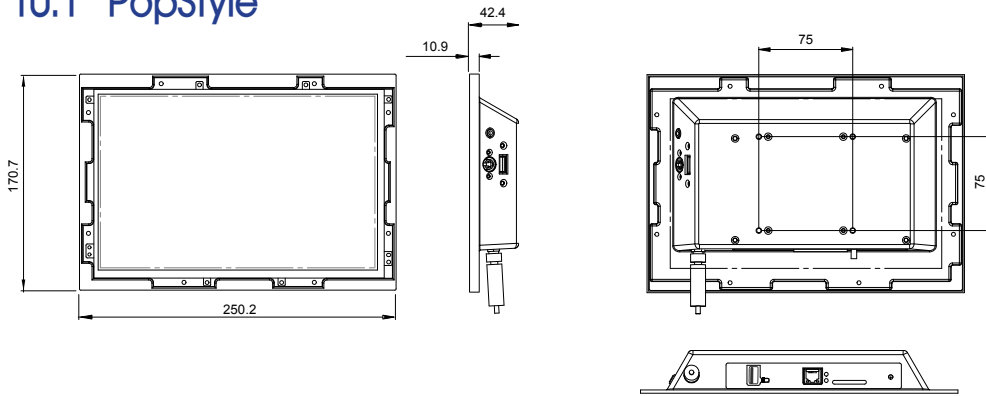

PopStyle

10.1" / 15.6" / 23"
Networkable OpenFrame
Advertising Displays

	POP-10N-OF	POP-150N-OF	POP-23N-OF
Video Playback Format	MPEG-2, 720x576, 720x480, 720x400		
JPEG Playback Format	JPEG, 1280x720		
Audio	44.1kHz Stereo, 224kbit/s		
OSD Functions	Set Date/Time, Volume, Data Logging, OSD Display		
Play Modes	Playlist Mode, Simple Play Mode, Schedule Playback		
Content Update	USB Update Network Update		
Interactivity	External Buttons, Touch Screen, Barcode Scanner, Serial Port Control		
Video Storage	SD Card		
LCD Display	Color TFT		
Screen Size	10.1" Diagonal	15.6" Diagonal	23" Diagonal
Screen Active Area	216.96 (H) x 135.6(V) mm	344.2 (H) x 193.5(V) mm	509.7(H) x 286.7(V) mm
Panel Resolution	1280(H) x 800(V)	1366(H) x 768(V)	1920(H) x 1080(V)
Brightness	350 cd/m ²	220 cd/m ²	250 cd/m ²
Contrast Ratio	1500:1	400 : 1	1000 : 1
Viewing Angle	178/178 (Vertical / Horizontal)	160/170 (Vertical/Horizontal)	160/170 (Vertical/Horizontal)
Audio Output	Speaker Out, Audio Out (Line Out)		
Playback Functions	Play, Stop, Pause, Repeat, Previous, Next Track, Volume, Loop, Auto, Program Mode		
I/O	USB port – Content update RJ-45 port – Content update IR remote control – playback control External button connection (#1 - #16)* Volume control		
Power Input	DC 12V	DC 12V	DC 12V
Power Consumption	24W (2A @12V)	48W (4A @12V)	48W (4A @12V)
Dimensions (W x D x H)	250.2 x 42.4 x 170.7 mm	426.3 x 44 x 223.2 mm	596 x 48.2 x 320.6 mm
Weight	725g	1kg	3.2kg
Environmental	Operating temperature : 0°C to 50°C Relative humidity : 5%-95% relative humidity (Non-condensing)		
Options	SD Card, DV IR handset, 8-button keypad, DV Studio software		
Accessories	Switchmount cable, 140mm 4264501-00-3 8-button switchmount for Remote Ex. 4161013-00-3 IR remote handset 5590001-06-3		
Part Numbers	P/N : 586330200-3	P/N : 587371200-3	P/N : 586330800-3

*Additional cable is required.

10.1" PopStyle

15.6" PopStyle

23" PopStyle