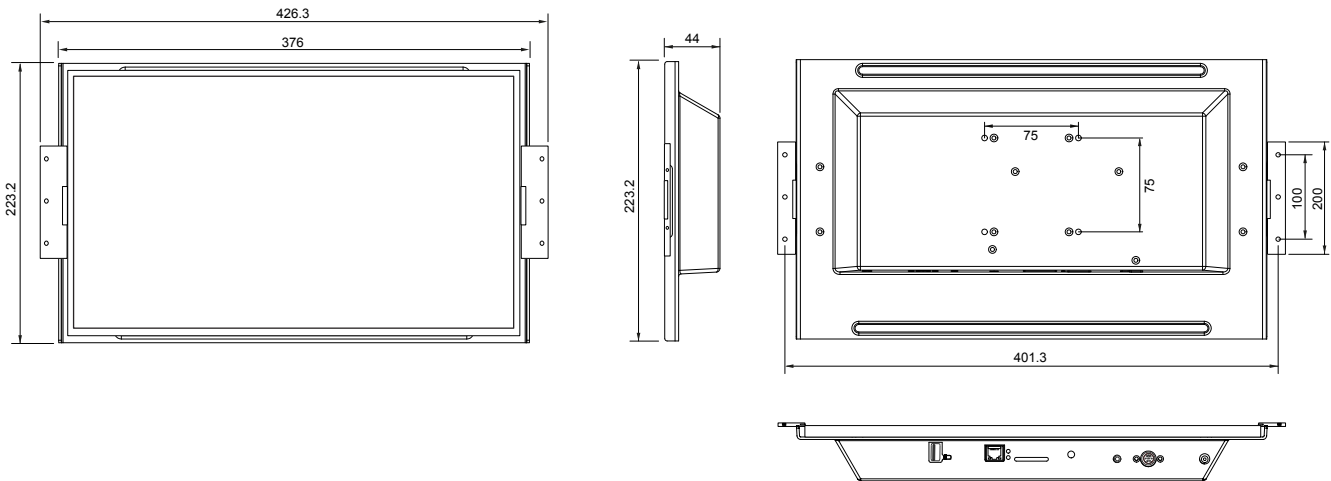

PopStyle

10.1" / 15.6" / 23"
Networkable OpenFrame
Advertising Displays

	POP-10N-OF	POP-150N-OF	POP-23N-OF
Video Playback Format	MPEG-2, 720x576, 720x480, 720x400		
JPEG Playback Format	JPEG, 1280x720		
Audio	44.1kHz Stereo, 224kbit/s		
OSD Functions	Set Date/Time, Volume, Data Logging, OSD Display		
Play Modes	Playlist Mode, Simple Play Mode, Schedule Playback		
Content Update	USB Update Network Update		
Interactivity	External Buttons, Touch Screen, Barcode Scanner, Serial Port Control		
Video Storage	SD Card		
LCD Display	Color TFT		
Screen Size	10.1" Diagonal	15.6" Diagonal	23" Diagonal
Screen Active Area	216.96 (H) x 135.6(V) mm	344.2 (H) x 193.5(V) mm	509.7(H) x 286.7(V) mm
Panel Resolution	1280(H) x 800(V)	1366(H) x 768(V)	1920(H) x 1080(V)
Brightness	350 cd/m ²	220 cd/m ²	250 cd/m ²
Contrast Ratio	1500:1	400 : 1	1000 : 1
Viewing Angle	178/178 (Vertical / Horizontal)	160/170 (Vertical/Horizontal)	160/170 (Vertical/Horizontal)
Audio Output	Speaker Out, Audio Out (Line Out)		
Playback Functions	Play, Stop, Pause, Repeat, Previous, Next Track, Volume, Loop, Auto, Program Mode		
I/O	USB port – Content update RJ-45 port – Content update IR remote control – playback control External button connection (#1 - #16)* Volume control		
Power Input	DC 12V	DC 12V	DC 12V
Power Consumption	24W (2A @12V)	48W (4A @12V)	48W (4A @12V)
Dimensions (W x D x H)	250.2 x 42.4 x 170.7 mm	426.3 x 44 x 223.2 mm	596 x 48.2 x 320.6 mm
Weight	725g	1kg	3.2kg
Environmental	Operating temperature : 0°C to 50°C Relative humidity : 5%-95% relative humidity (Non-condensing)		
Options	SD Card, DV IR handset, 8-button keypad, DV Studio software		
Accessories	Switchmount cable, 140mm 4264501-00-3 8-button switchmount for Remote Ex. 4161013-00-3 IR remote handset 5590001-06-3		
Part Numbers	P/N : 586330200-3	P/N : 587371200-3	P/N : 586330800-3

*Additional cable is required.

10.1" PopStyle

15.6" PopStyle

23" PopStyle