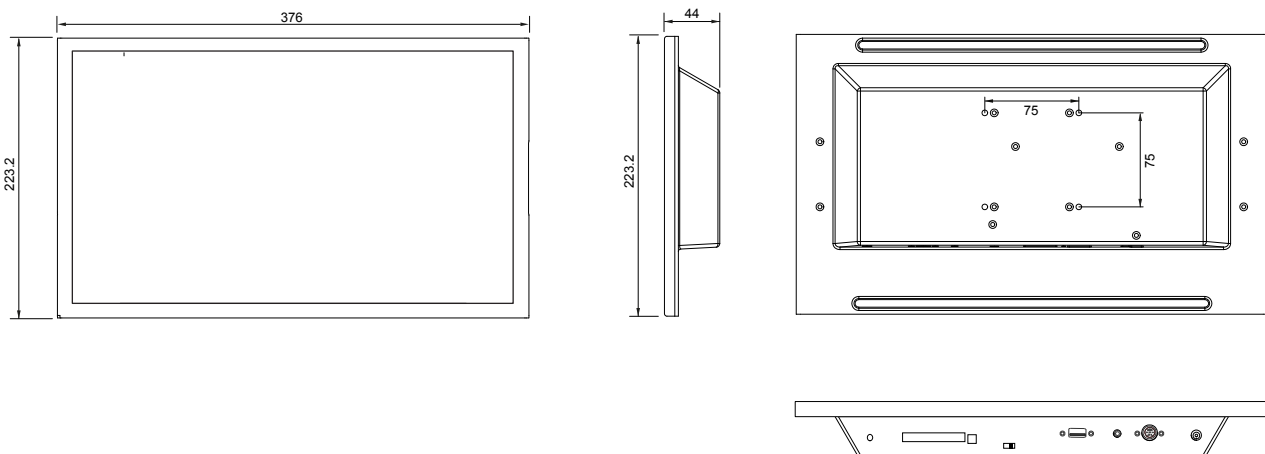

## PopStyle

10.1" / 15.6" / 23"  
Stand-Alone Cased  
Advertising Displays

	POP-100W	POP-150W	POP-230W
Video Playback Format	MPEG-2, 720x576, 720x480		
JPEG Playback Format	JPEG, 1280x720		
Audio	44.1kHz Stereo, 224kbit/s		
OSD Functions	Set Date/Time, Volume, Data Logging, OSD Display		
Play Modes	Playlist Mode, Simple Play Mode, Schedule Playback		
Content Update	USB Update   CF Card		
Interactivity	External Buttons, Touch Screen, Barcode Scanner, Serial Port Control		
Video Storage	CF Card		
LCD Display	Color TFT		
Screen Size	10.1" Diagonal	15.6" Diagonal	23" Diagonal
Screen Active Area	216.96 (H) x 135.6(V) mm	344.2 (H) x 193.5(V) mm	509.7(H) x 286.7(V) mm
Panel Resolution	1280(H) x 800(V)	1366(H) x 768(V)	1920(H) x 1080(V)
Brightness	350 cd/m <sup>2</sup>	220 cd/m <sup>2</sup>	250 cd/m <sup>2</sup>
Contrast Ratio	1500:1	400 : 1	1000 : 1
Viewing Angle	178/178 (Vertical / Horizontal)	160/170 (Vertical/Horizontal)	160/170 (Vertical/Horizontal)
Audio Output	Speaker Out, Audio Out (Line Out)		
Playback Functions	Play, Stop, Pause, Repeat, Previous, Next Track, Volume, Loop, Auto, Program Mode		
I/O	USB port – Content update COM port – 9600, n81*   IR remote control – playback control External button connection (#1 - #16)*   Volume control		
Power Input	DC 12V	DC 12V	DC 12V
Power Consumption	24W (2A @12V)	48W (4A @12V)	48W (4A @12V)
Dimensions (W x D x H)	253 x 42.4 x 170.7 mm	376x 44 x 223.2 mm	553 x 48.2 x 320.6 mm
Weight	725g	1kg	3.2kg
Environmental	Operating temperature : 0°C to 50°C Relative humidity : 5%-95% relative humidity (Non-condensing)		
Options	SD Card, DV IR handset, 8-button keypad, DV Studio software		
Accessories	Switchmount cable, 140mm 4264501-00-3 8-button switchmount for Remote Ex. 4161013-00-3 IR remote handset 5590001-06-3		
Part Numbers	P/N : 586206400-3	P/N : 586205300-3	P/N : 586205700-3

## 10.1" PopStyle

## 15.6" PopStyle

## 23" PopStyle