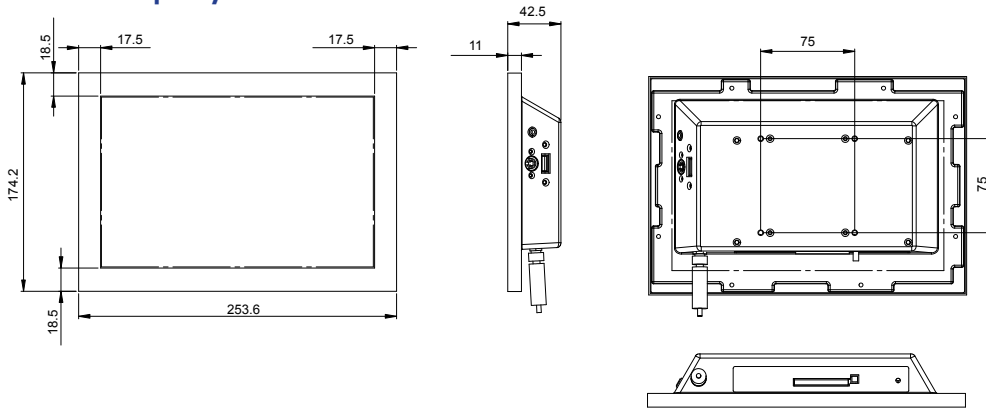

## PopStyle

10.1" / 15.6" / 23"  
Stand-Alone Cased  
Advertising Displays

	POP-100W	POP-150W	POP-230W
Video Playback Format	MPEG-2, 720x576, 720x480		
JPEG Playback Format	JPEG, 1280x720		
Audio	44.1kHz Stereo, 224kbit/s		
OSD Functions	Set Date/Time, Volume, Data Logging, OSD Display		
Play Modes	Playlist Mode, Simple Play Mode, Schedule Playback		
Content Update	USB Update   CF Card		
Interactivity	External Buttons, Touch Screen, Barcode Scanner, Serial Port Control		
Video Storage	CF Card		
LCD Display	Color TFT		
Screen Size	10.1" Diagonal	15.6" Diagonal	23" Diagonal
Screen Active Area	216.96 (H) x 135.6(V) mm	344.2 (H) x 193.5(V) mm	509.7(H) x 286.7(V) mm
Panel Resolution	1280(H) x 800(V)	1366(H) x 768(V)	1920(H) x 1080(V)
Brightness	350 cd/m <sup>2</sup>	220 cd/m <sup>2</sup>	250 cd/m <sup>2</sup>
Contrast Ratio	1500:1	400 : 1	1000 : 1
Viewing Angle	178/178 (Vertical / Horizontal)	160/170 (Vertical/Horizontal)	160/170 (Vertical/Horizontal)
Audio Output	Speaker Out, Audio Out (Line Out)		
Playback Functions	Play, Stop, Pause, Repeat, Previous, Next Track, Volume, Loop, Auto, Program Mode		
I/O	USB port – Content update COM port – 9600, n81*   IR remote control – playback control External button connection (#1 - #16)*   Volume control		
Power Input	DC 12V	DC 12V	DC 12V
Power Consumption	24W (2A @12V)	48W (4A @12V)	48W (4A @12V)
Dimensions (W x D x H)	253 x 42.4 x 170.7 mm	376x 44 x 223.2 mm	553 x 48.2 x 320.6 mm
Weight	725g	1kg	3.2kg
Environmental	Operating temperature : 0°C to 50°C Relative humidity : 5%-95% relative humidity (Non-condensing)		
Options	SD Card, DV IR handset, 8-button keypad, DV Studio software		
Accessories	Switchmount cable, 140mm 4264501-00-3 8-button switchmount for Remote Ex. 4161013-00-3 IR remote handset 5590001-06-3		
Part Numbers	P/N : 586206400-3	P/N : 586205300-3	P/N : 586205700-3

## 10.1" PopStyle

## 15.6" PopStyle

## 23" PopStyle