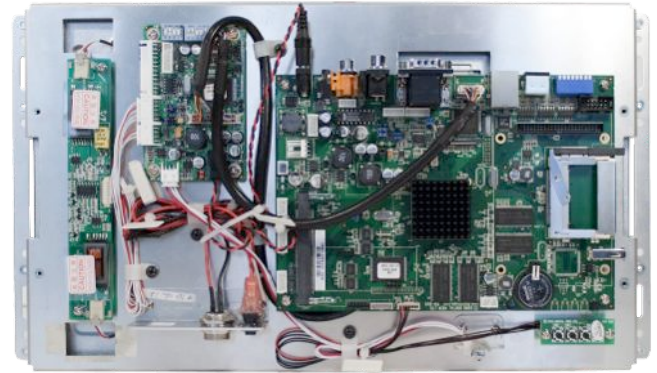

## 15.6" HD OpenFrame All-In-One Digital Media Player & LCD Screen System

The 15.6" VideoFlyer HD OpenFrame Display (VF-150WHD-OF) is a self-contained digital video viewing monitor for 1080p HD video display with a touchscreen option. The unit comprises of 15.6" TFT LCD panel with built-in RJ-45 network connector. Video is stored and played back from a plug and play Compact Flash memory

### Specification

Screen size :	15.6" (Diagonal)
Active area :	344.2(H) x 193.5(V) mm
Max. Resolution :	1366(H) x 768(V)
Brightness :	300 cd/m <sup>2</sup>
Contrast ratio :	500 : 1
Viewing angle :	160° (V) 170° (H)
<b>Stereo output :</b>	Speaker Out
<b>Playback Functions :</b>	Play, Stop, Pause, Repeat, Previous, Next Track, Volume, Loop, Auto and Program mode
<b>Options :</b>	Networkable / Portrait or Landscape DV Studio Software / USB Update
<b>Power input :</b>	12v DC, 4A typical
<b>Power consumption :</b>	24W
<b>Operating Temperature :</b>	0°C to 50°C
<b>Relative Humidity :</b>	5% - 95% (Non-Condensing)
<b>Dimensions :</b>	394 x 70 x 219.4
<b>Weight (net) :</b>	2.2kg