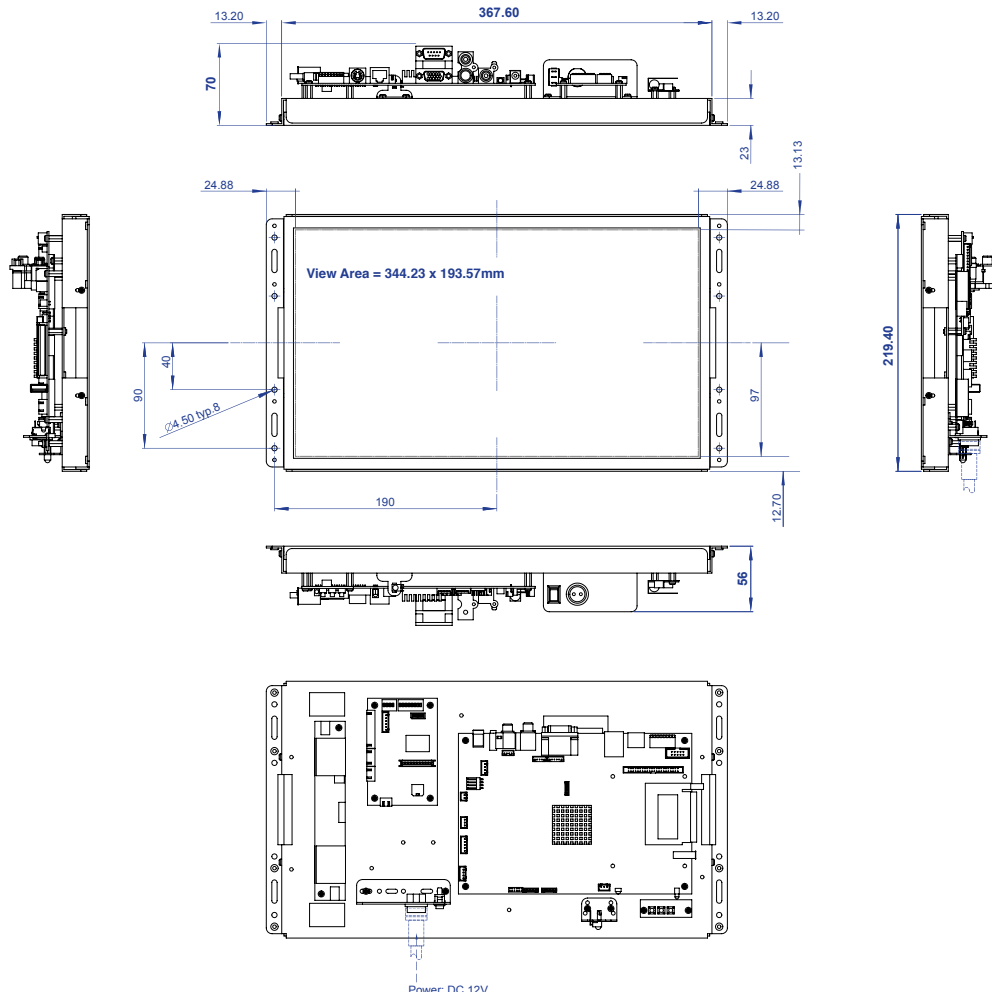

Mechanical Drawing

Ordering Options

VF-150WHD-OF

P/N 587810090-3

Available Documentation

VideoFlyer 15.6" OpenFrame Manual
Content Creation Guide
Firmware Upgrade Procedure
DV Studio User Guide
Application Notes

EUROPE

The Lake House, Knebworth Park, Hertfordshire, SG3 6PY
t : +44(0)207 631 2150

ASIA

16th Floor Millennium City 3, 370 Kwun Tong Road, Kwun Tong, Hong Kong
t : (852) 2861-3615

USA

18440 Technology Drive, Morgan Hill, CA 95037, USA
t : +1 (408) 782-7773